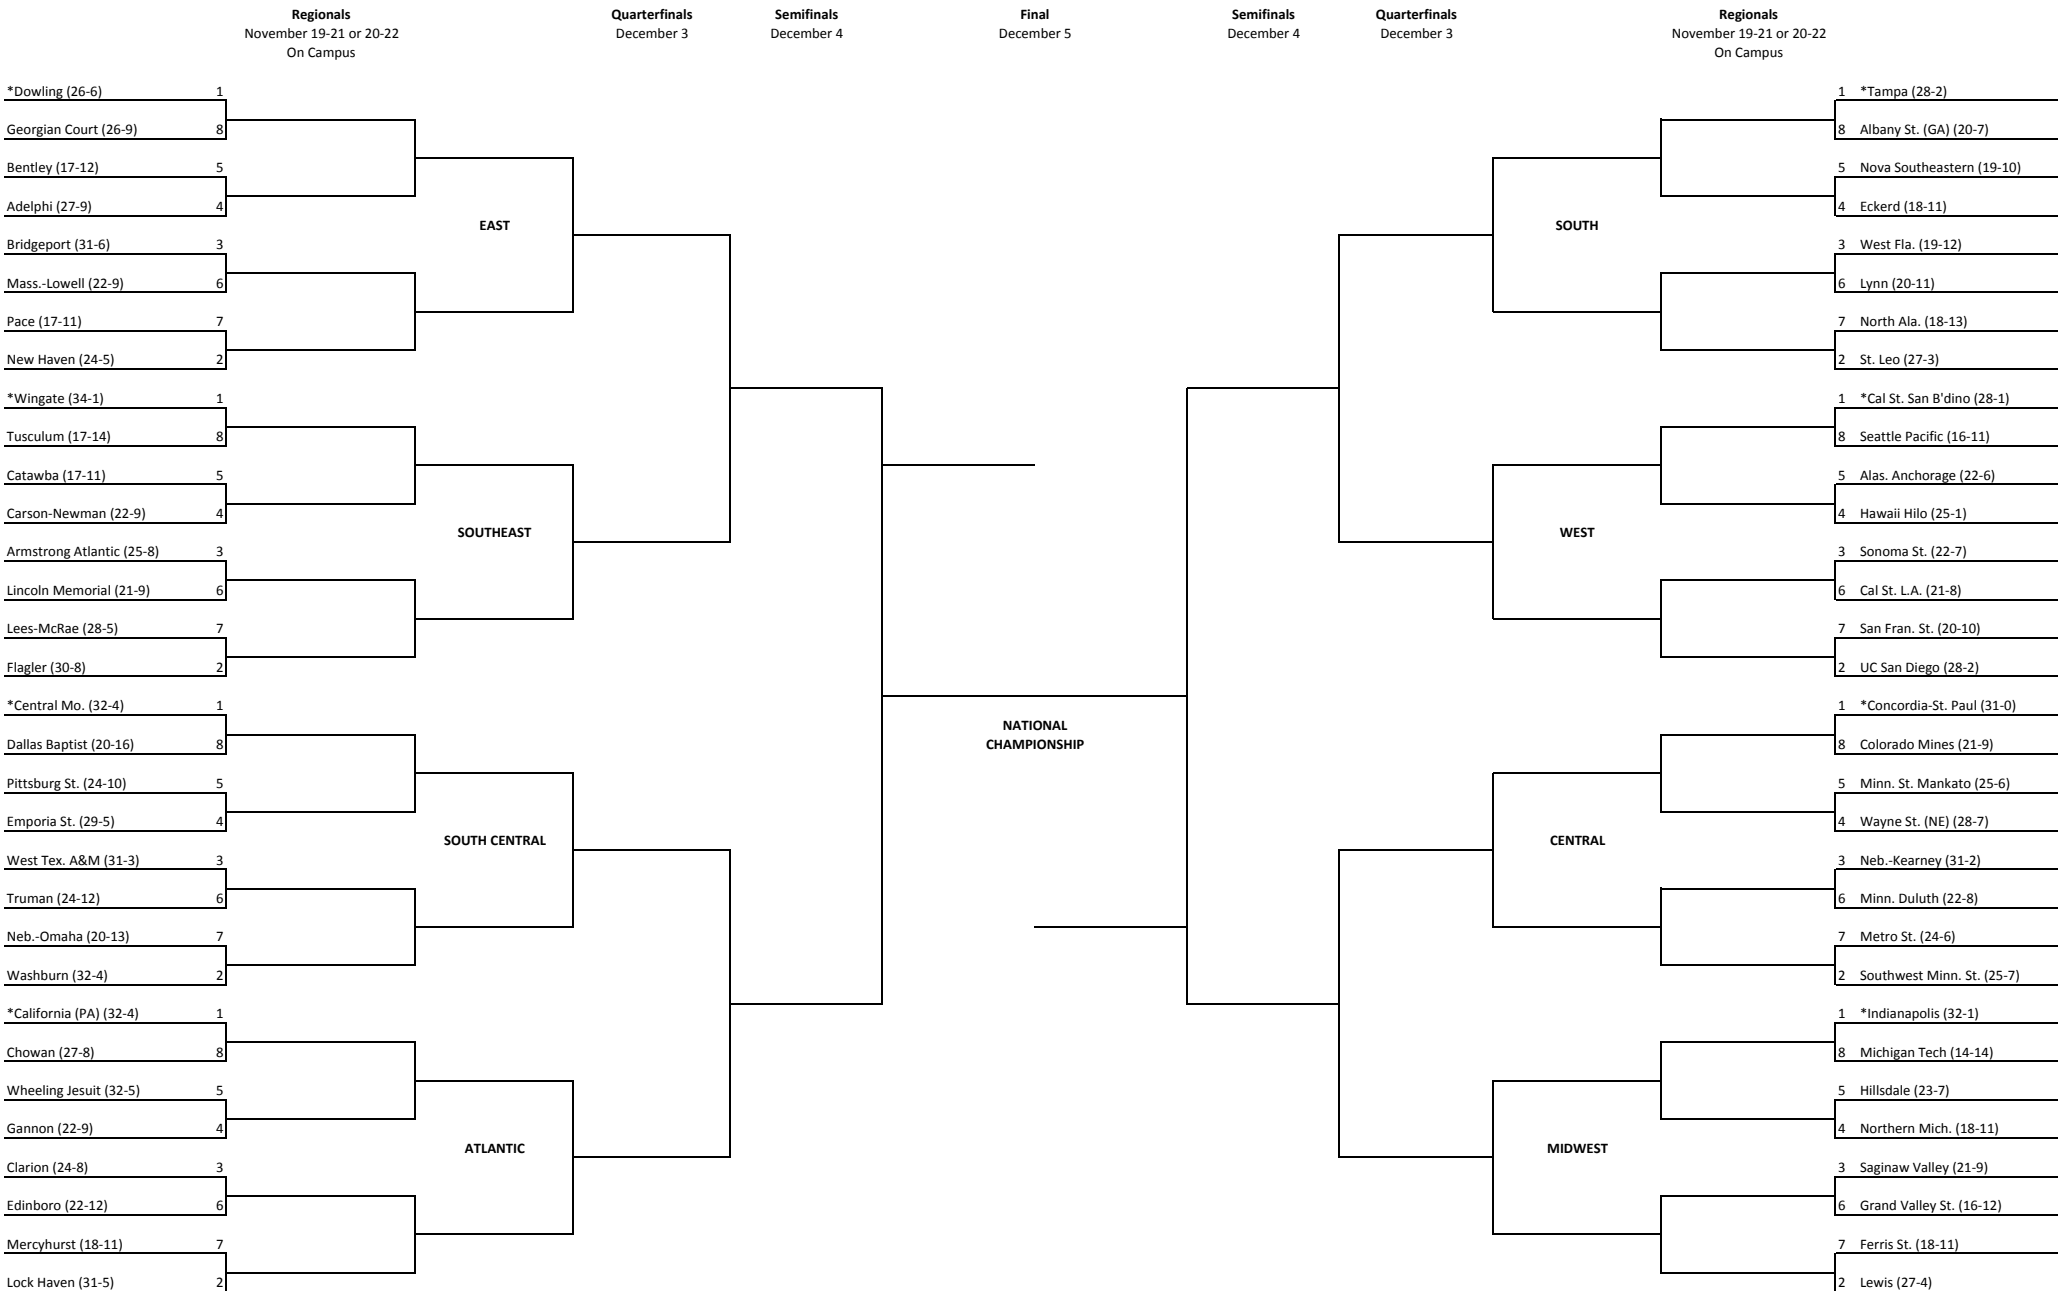

# 2009 NCAA Division II Women's VOLLEYBALL CHAMPIONSHIP

\* Host Institution  
 Note: Order of the matches will be determined by the NCAA Division II Women's Volleyball Committee.  
 NCAA/11/15/09/KWF:ibw